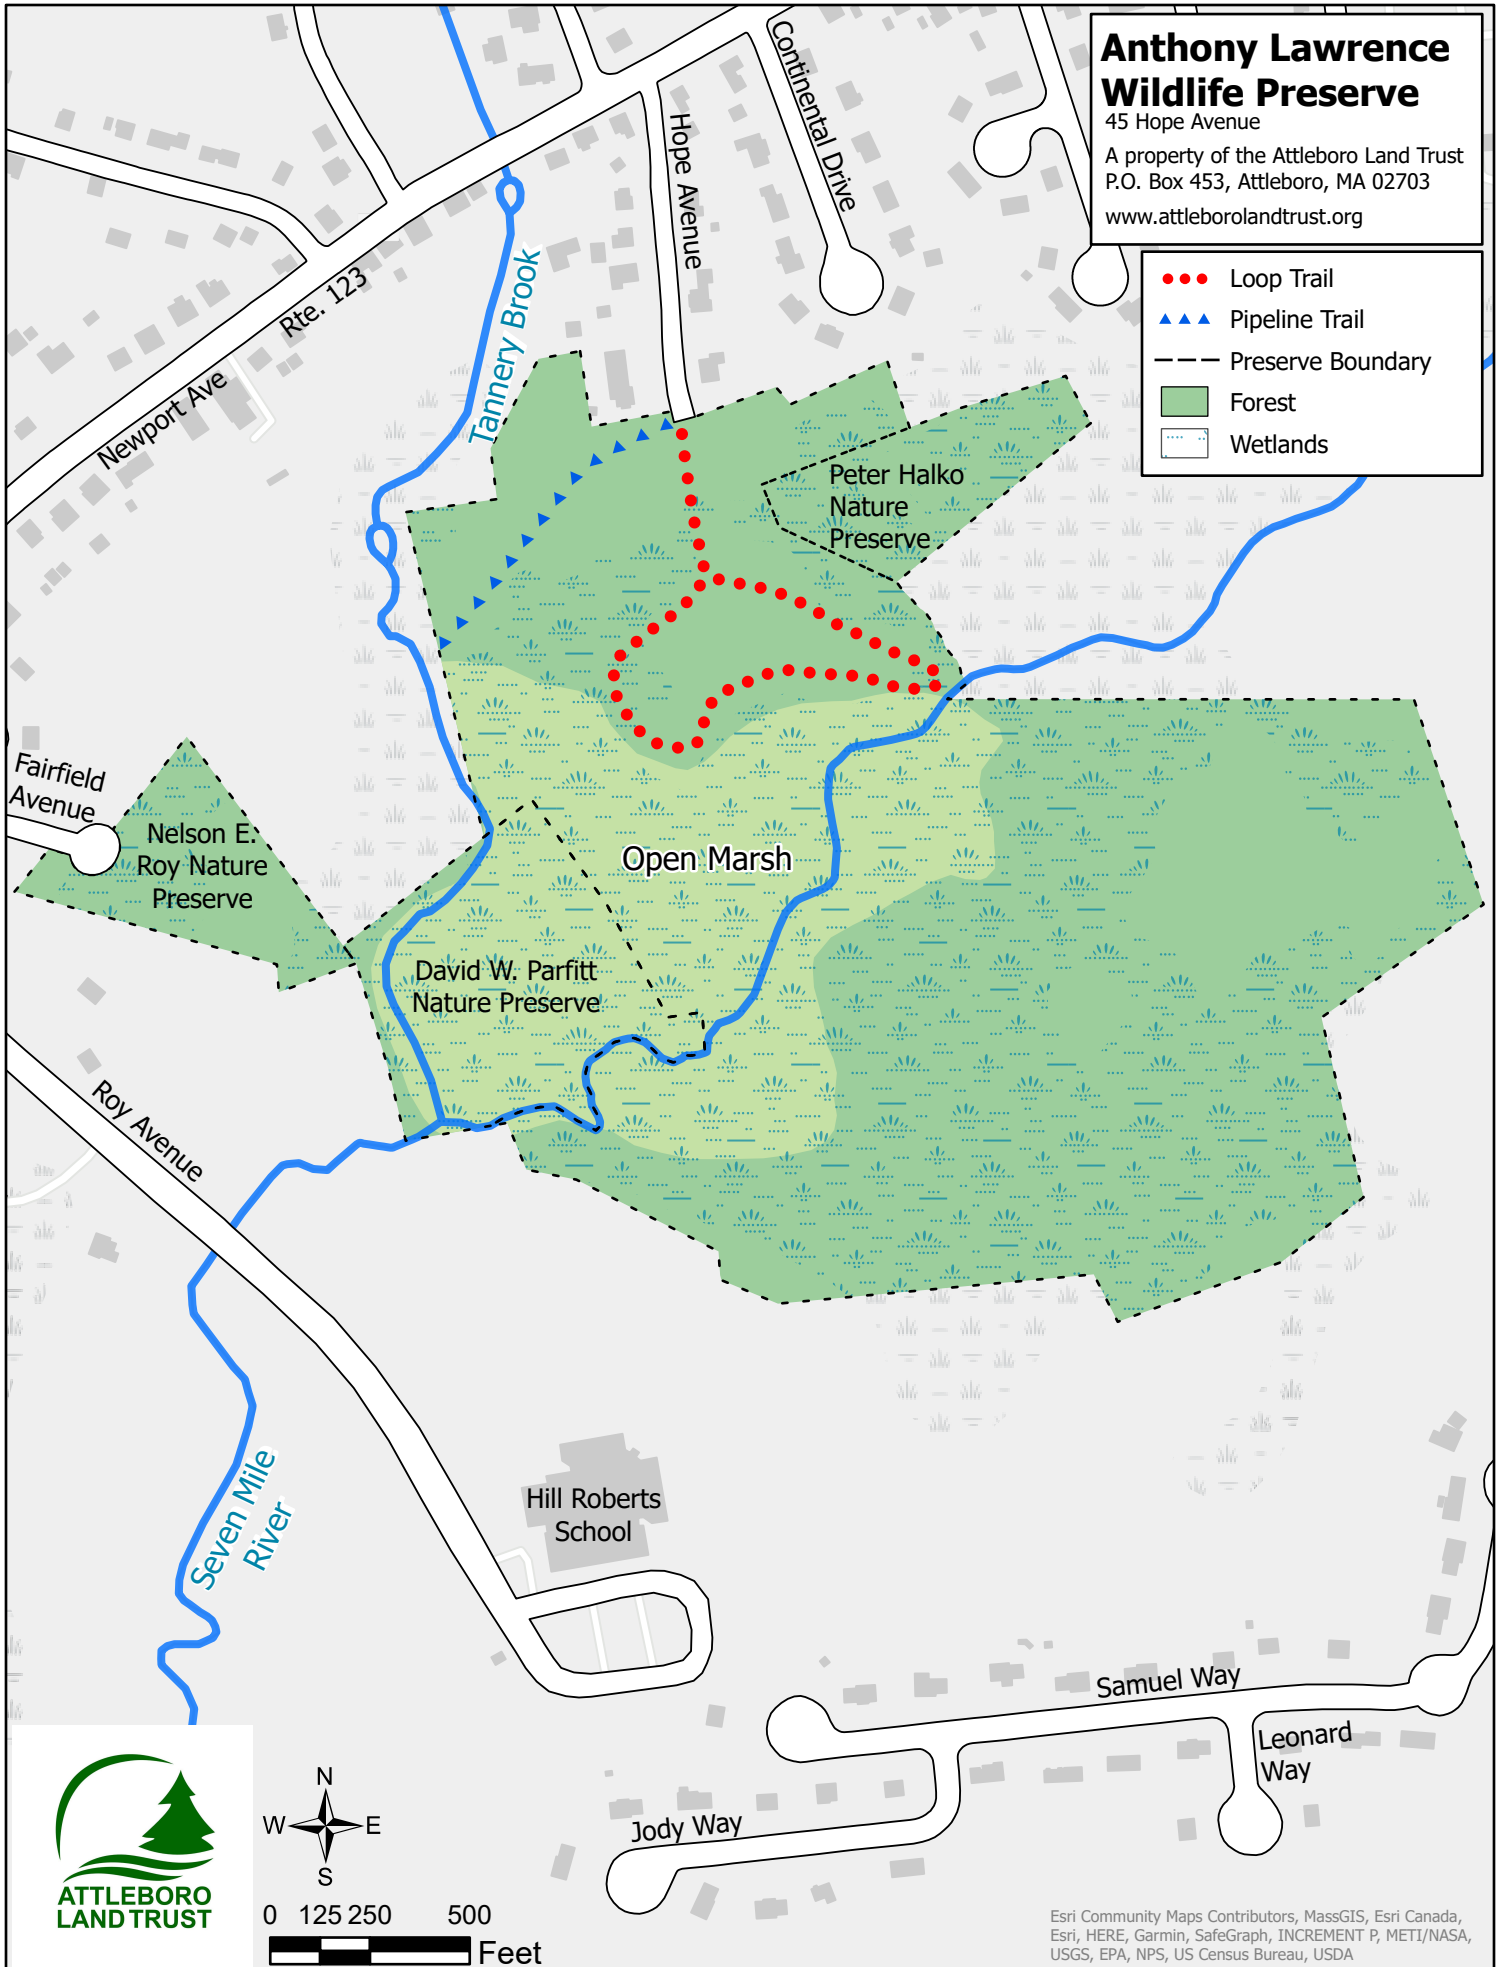

Anthony Lawrence Wildlife Preserve

45 Hope Avenue

A property of the Attleboro Land Trust
P.O. Box 453, Attleboro, MA 02703

www.attleborolandtrust.org

- Loop Trail
- ▲▲▲ Pipeline Trail
- Preserve Boundary
- Forest
- Wetlands

0 125 250 500
Feet